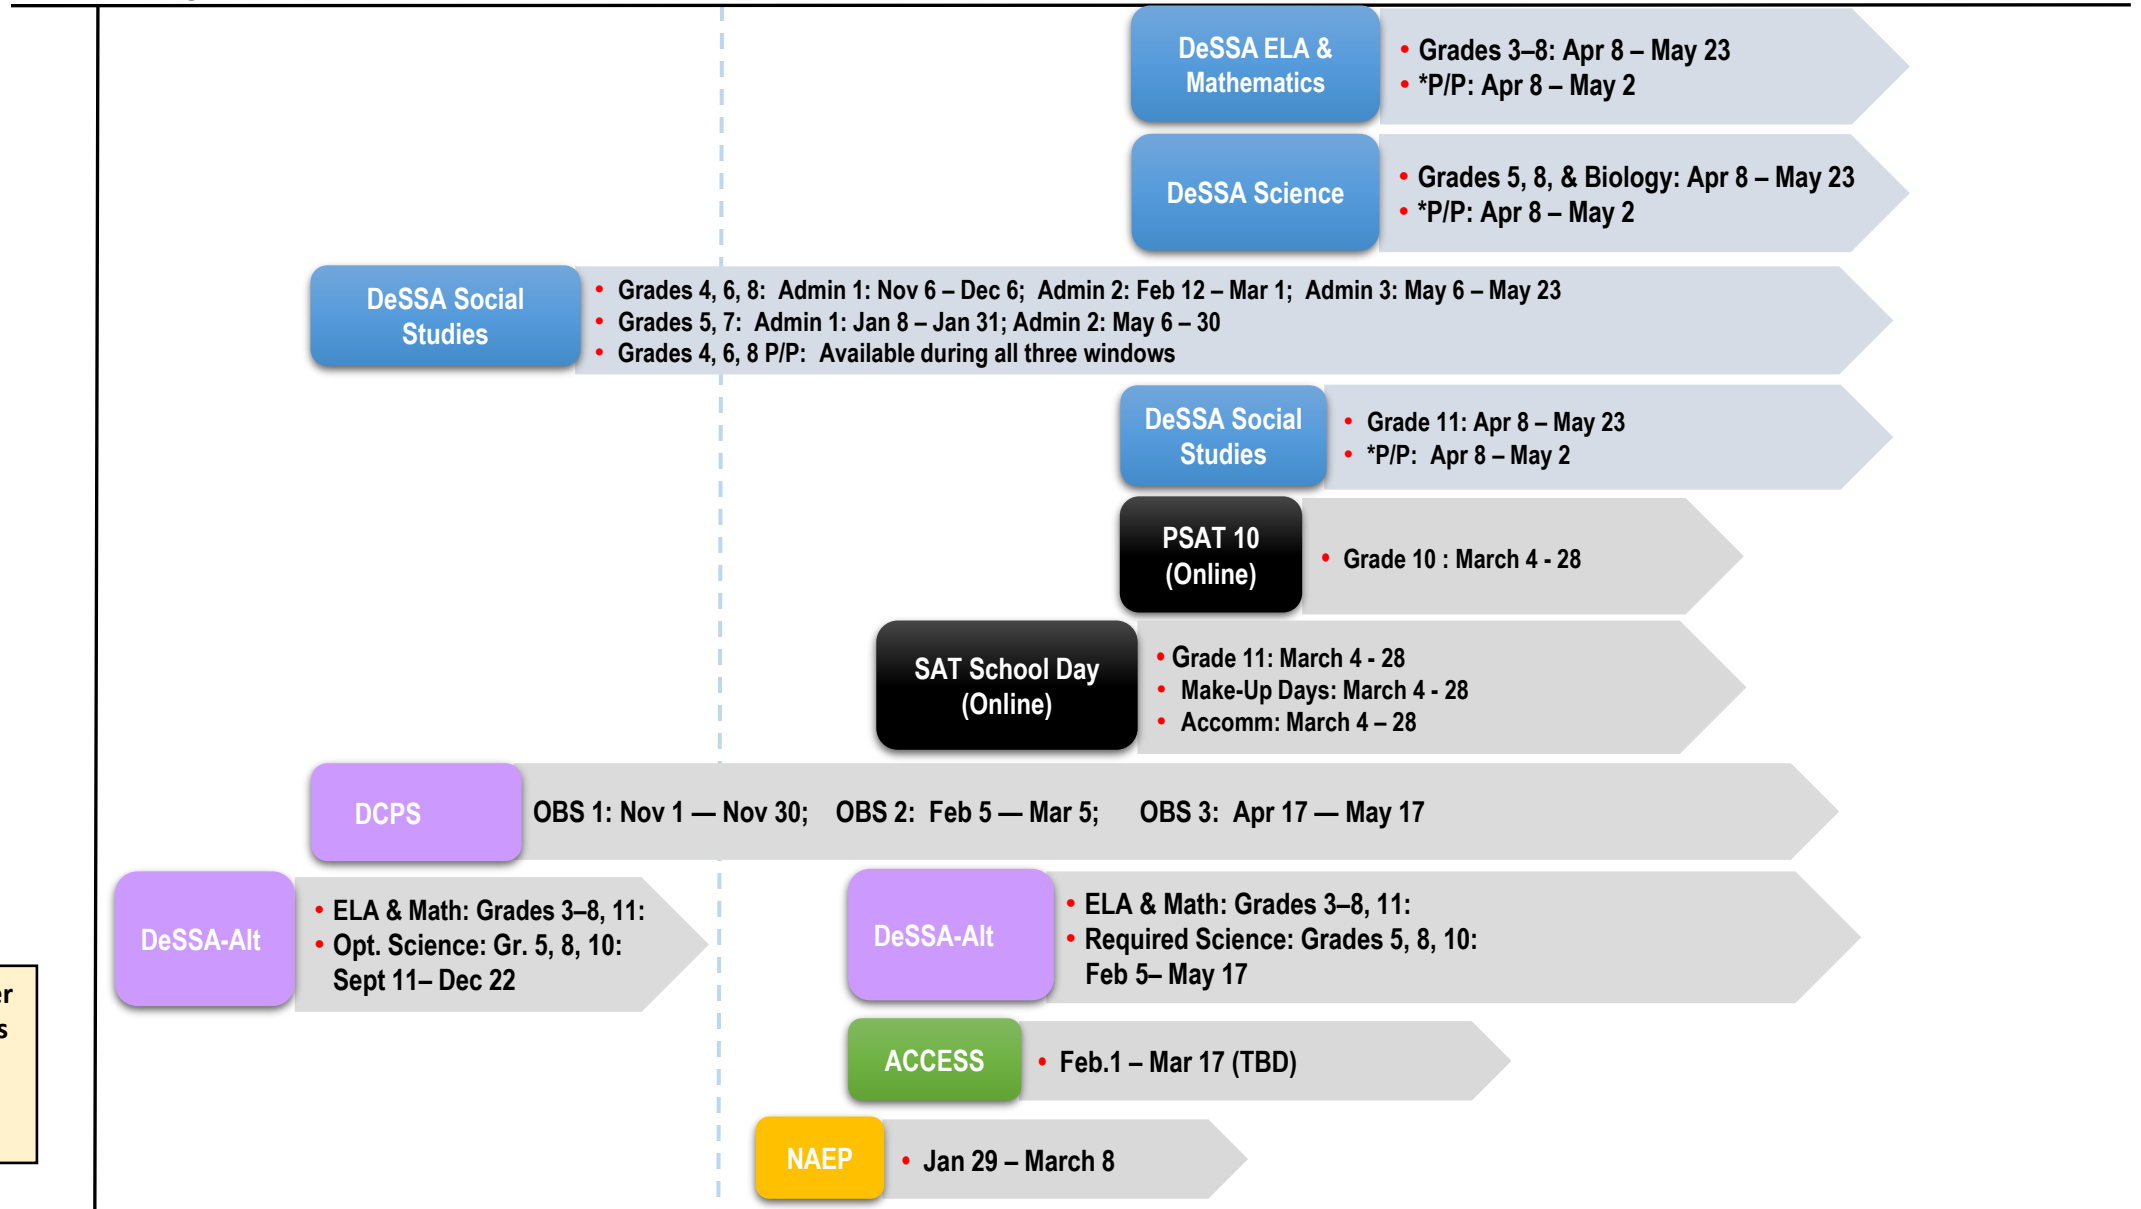

Delaware System of Student Assessments (DeSSA): 2023-2024 Calendar
State Mandated Testing

August 2023

January 2024

June 2024

Optional: Smarter Interim and Tools for Teachers
August 2023-July 30, 2024